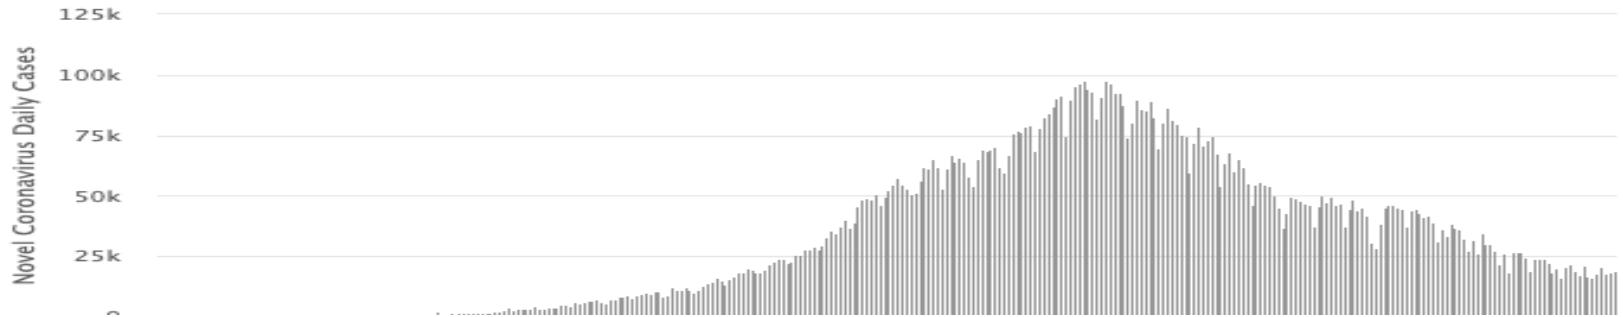

India success: Study in September, cases decreasing in October

Daily New Cases

Cases per Day
Data as of 0:00 GMT+0

Daily Deaths

Deaths per Day
Data as of 0:00 GMT+8