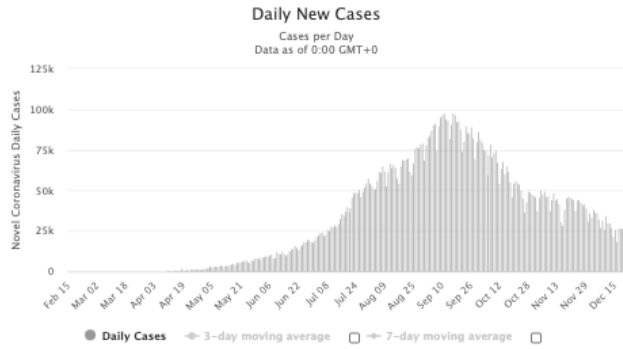

While cases and deaths increase in part of the world...

Daily New Cases in the United States

Daily New Cases in the United Kingdom

Daily New Cases in Germany

Daily New Cases in Brazil

Daily New Deaths in the United States

Daily New Deaths in the United Kingdom

Daily New Deaths in Germany

Daily New Deaths in Brazil

Countries using Ivermectin face consistent reduction.

Daily New Cases in India

Daily New Cases in Argentina

Daily New Cases in Peru