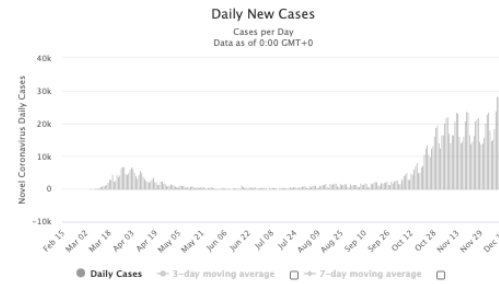

While cases and deaths increase in part of the world...

Daily New Cases in the United States

Daily New Cases in the United Kingdom

Daily New Cases in Germany

Daily New Cases in Brazil

Daily New Deaths in the United States

Daily New Deaths in the United Kingdom

Daily New Deaths in Germany

Daily New Deaths in Brazil

Countries using Ivermectin face consistent reduction.

Daily New Cases in India

Daily New Cases in Argentina

Daily New Cases in Peru