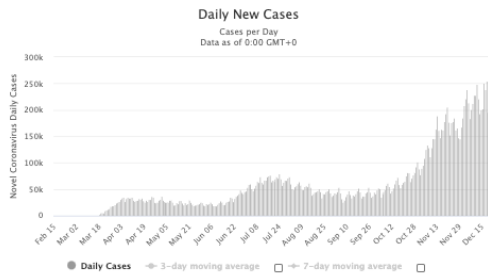

While cases and deaths increase in part of the world...

Daily New Cases in the United States

Daily New Cases in the United Kingdom

Daily New Cases in Germany

Daily New Cases in Brazil

Daily New Deaths in the United States

Daily New Deaths in the United Kingdom

Daily New Deaths in Germany

Daily New Deaths in Brazil

Countries using Ivermectin face consistent reduction.

Daily New Cases in India

Daily New Cases in Argentina

Daily New Cases in Peru