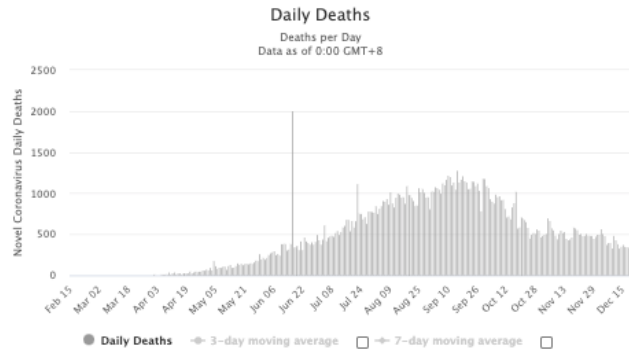

Daily New Deaths in India