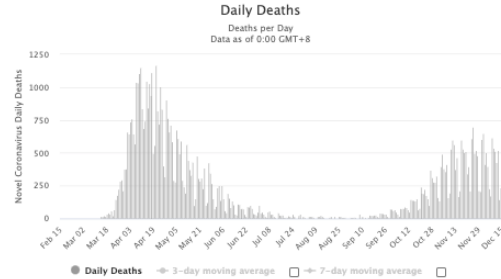

While cases and deaths increase in part of the world...

Daily New Cases in the United States

Daily New Cases in the United Kingdom

Daily New Cases in Germany

Daily New Cases in Brazil

Daily New Deaths in the United States

Daily New Deaths in the United Kingdom

Daily New Deaths in Germany

Daily New Deaths in Brazil

Countries using Ivermectin face consistent reduction.

Daily New Cases in India

Daily New Cases in Argentina

Daily New Cases in Peru