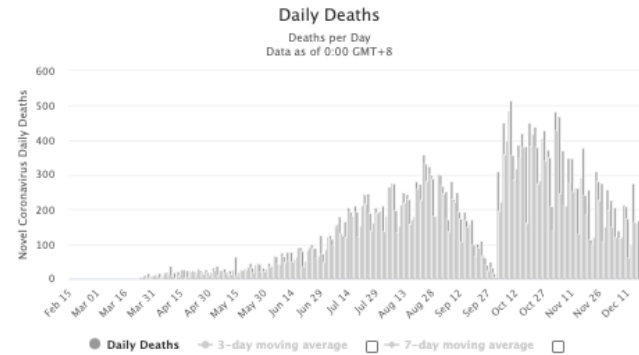

Daily New Deaths in Argentina