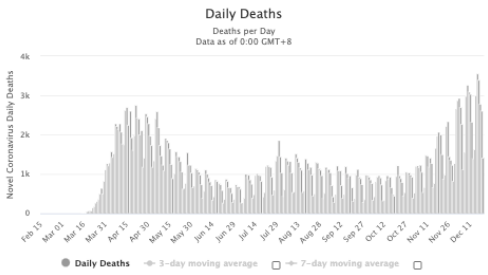

While cases and deaths increase in part of the world...

Daily New Cases in the United States

Daily New Cases in the United Kingdom

Daily New Cases in Germany

Daily New Cases in Brazil

Daily New Deaths in the United States

Daily New Deaths in the United Kingdom

Daily New Deaths in Germany

Daily New Deaths in Brazil

Countries using Ivermectin face consistent reduction.

Daily New Cases in India

Daily New Cases in Argentina

Daily New Cases in Peru