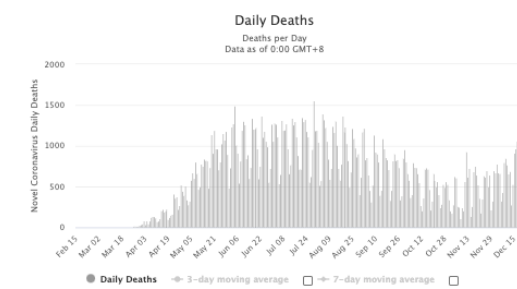

While cases and deaths increase in part of the world...

Daily New Cases in the United States

Daily New Cases in the United Kingdom

Daily New Cases in Germany

Daily New Cases in Brazil

Daily New Deaths in the United States

Daily New Deaths in the United Kingdom

Daily New Deaths in Germany

Daily New Deaths in Brazil

Countries using Ivermectin face consistent reduction.

Daily New Cases in India

Daily New Cases in Argentina

Daily New Cases in Peru