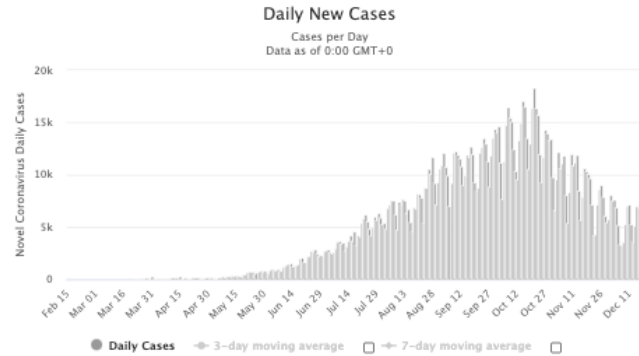

While cases and deaths increase in part of the world...

Daily New Cases in the United States

Daily New Cases in the United Kingdom

Daily New Cases in Germany

Daily New Cases in Brazil

Daily New Deaths in the United States

Daily New Deaths in the United Kingdom

Daily New Deaths in Germany

Daily New Deaths in Brazil

Countries using Ivermectin face consistent reduction.

Daily New Cases in India

Daily New Cases in Argentina

Daily New Cases in Peru