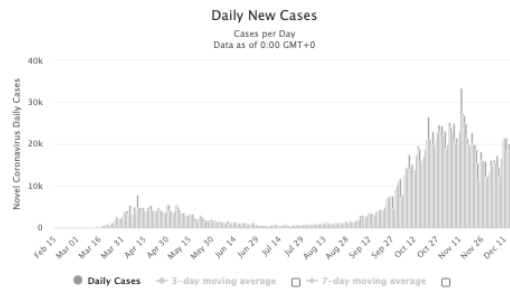

While cases and deaths increase in part of the world...

Daily New Cases in the United States

Daily New Cases in the United Kingdom

Daily New Cases in Germany

Daily New Cases in Brazil

Daily New Deaths in the United States

Daily New Deaths in the United Kingdom

Daily New Deaths in Germany

Daily New Deaths in Brazil

Countries using Ivermectin face consistent reduction.

Daily New Cases in India

Daily New Cases in Argentina

Daily New Cases in Peru