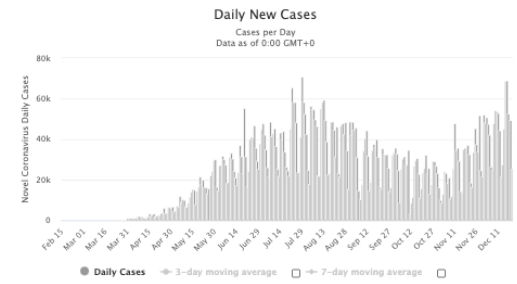

While cases and deaths increase in part of the world...

Daily New Cases in the United States

Daily New Cases in the United Kingdom

Daily New Cases in Germany

Daily New Cases in Brazil

Daily New Deaths in the United States

Daily New Deaths in the United Kingdom

Daily New Deaths in Germany

Daily New Deaths in Brazil

Countries using Ivermectin face consistent reduction.

Daily New Cases in India

Daily New Cases in Argentina

Daily New Cases in Peru