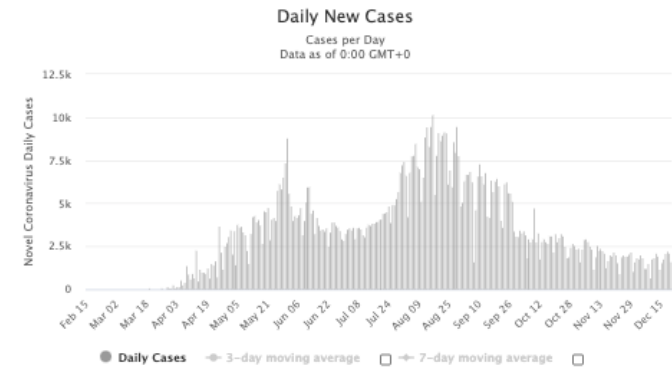

While cases and deaths increase in part of the world...

Daily New Cases in the United States

Daily New Cases in the United Kingdom

Daily New Cases in Germany

Daily New Cases in Brazil

Daily New Deaths in the United States

Daily New Deaths in the United Kingdom

Daily New Deaths in Germany

Daily New Deaths in Brazil

Countries using Ivermectin face consistent reduction.

Daily New Cases in India

Daily New Cases in Argentina

Daily New Cases in Peru