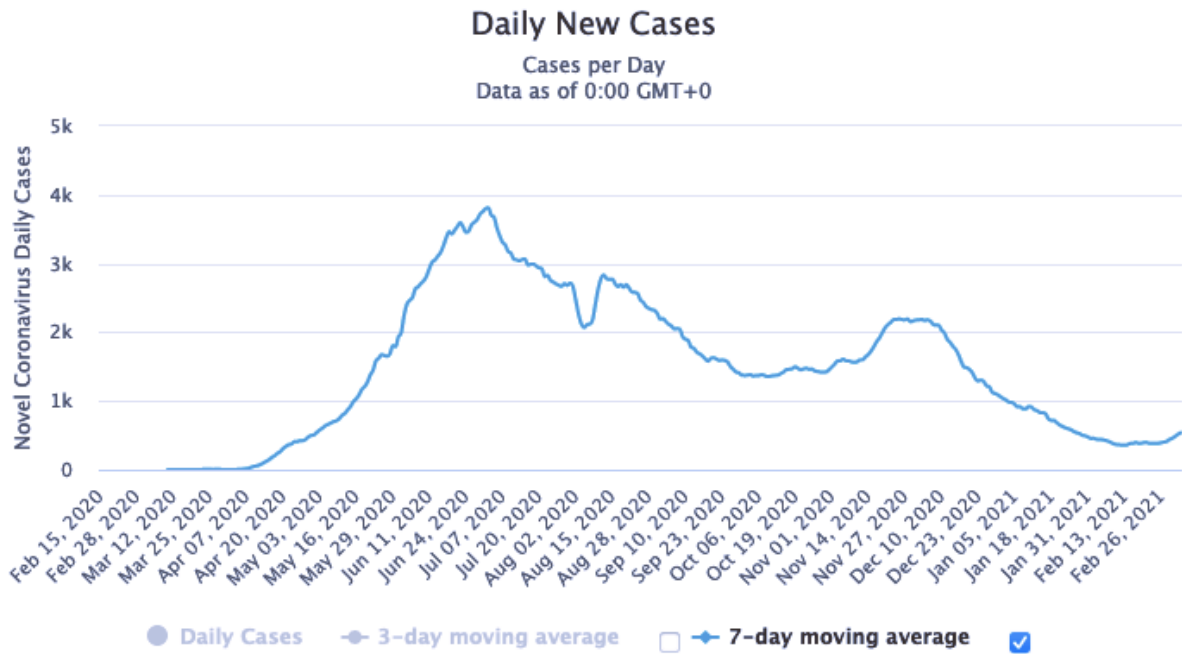

Daily New Cases in Bangladesh

Daily New Deaths in Bangladesh