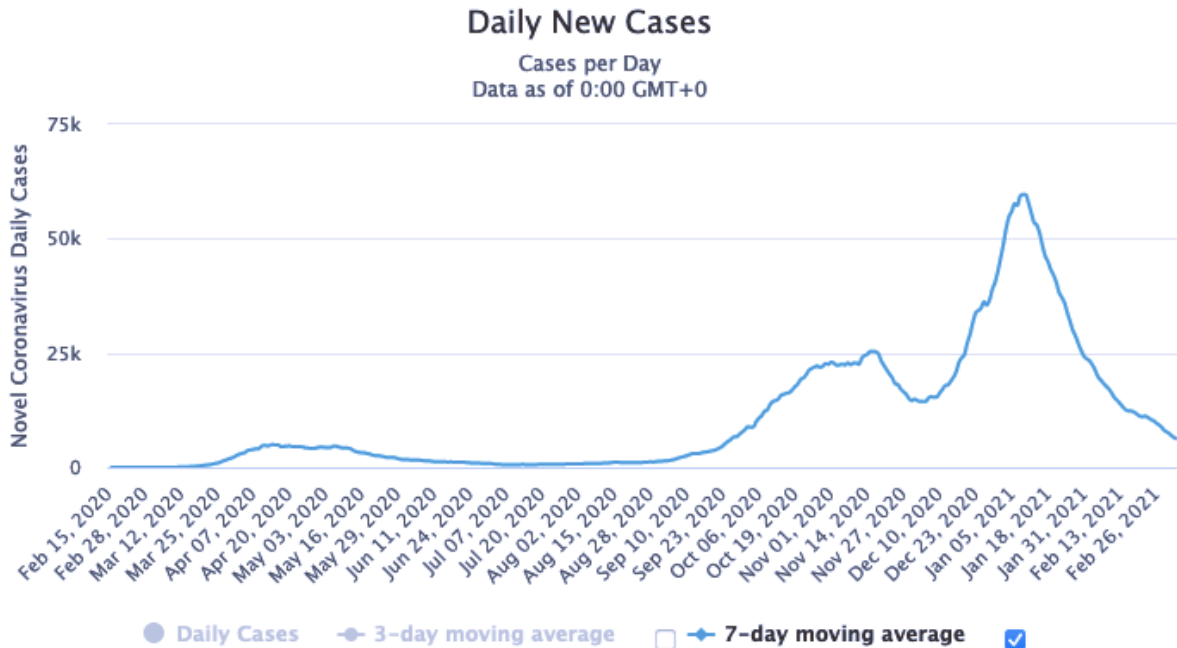

Daily New Cases in the United Kingdom

Daily New Deaths in the United Kingdom