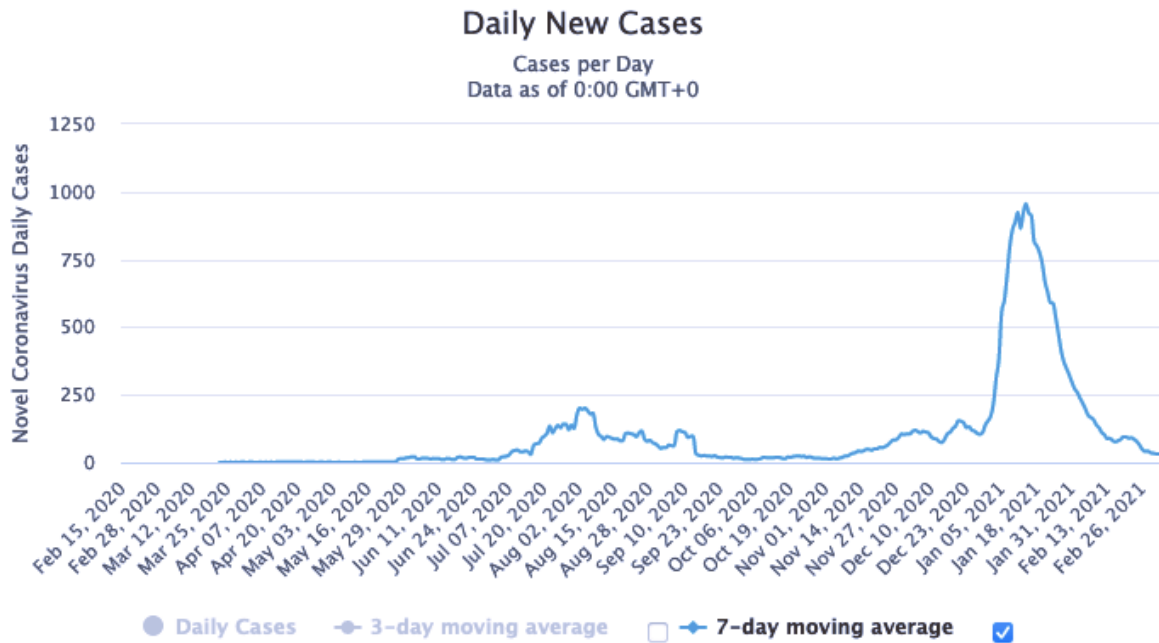

Daily New Cases in Zimbabwe

Daily New Deaths in Zimbabwe